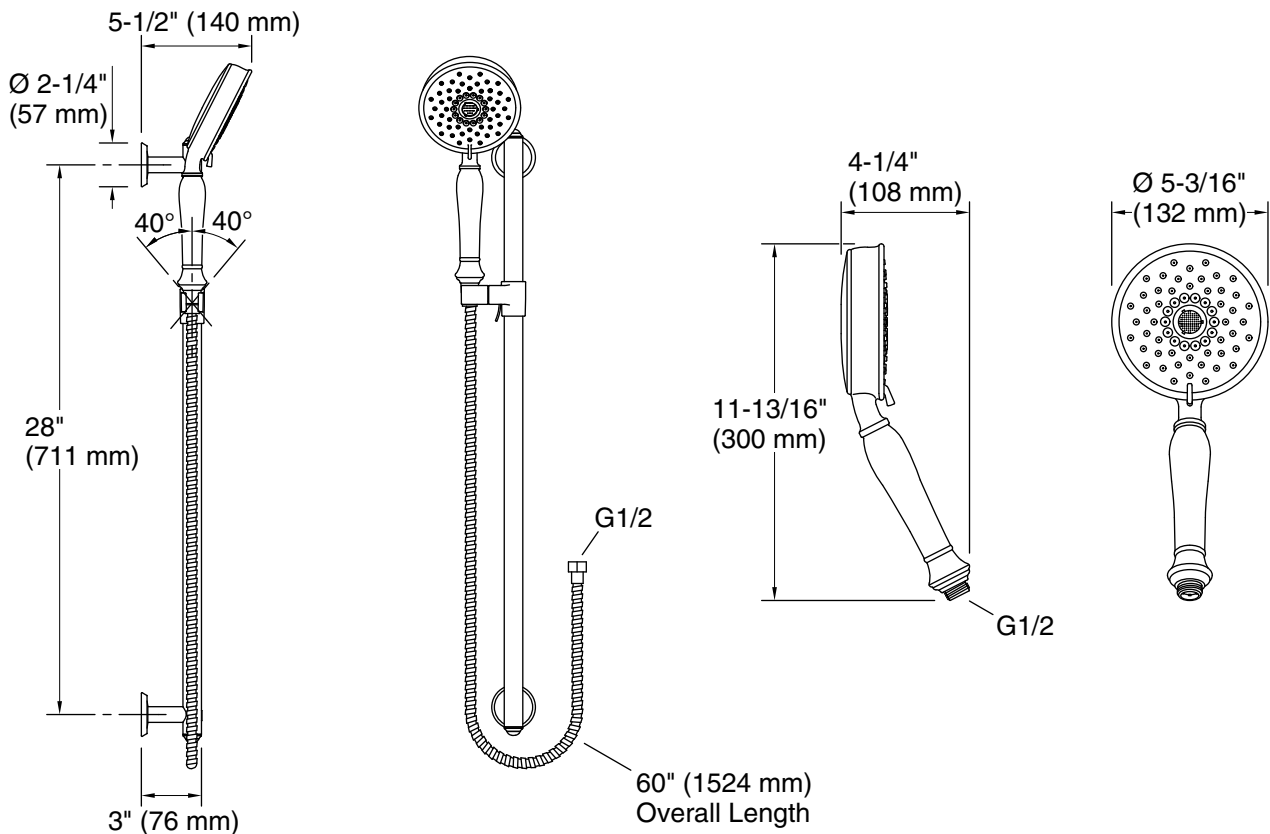

Features

- Includes Bancroft® 2.5-gpm multifunction handshower, 60" metal hose, 30" slidebar and traditional slidebar trim.
- Multifunction showerhead and handshower each have advanced spray engines to provide three experiences: full coverage, pulsating massage, and silk spray.
- Full coverage spray produces an encompassing spray ideal for everyday use.
- Pulsating massage spray targets sore muscles to ease away aches and pains.
- Silk spray releases a dense, luxurious spray ideal for rinsing.
- Thumb tab allows for a smooth transition between sprays.
- Combination of balance, weight, grip, and angle makes this handshower comfortable and easy to use.
- MasterClean™ sprayface features an easy-to-clean surface that withstands mineral buildup.
- 2.5 gpm (9.5 lpm) maximum flow rate.
- 30" slidebar features adjustable mounting brackets for installation flexibility.
- Coordinates with Bancroft and Devonshire faucets and accessories.
- Features a nonpositive shutoff: water-saving pause mode to temporarily reduce water flow.

Color	Code	Description
	CP	Polished Chrome
	BN	Vibrant® Brushed Nickel
	2BZ	Oil-Rubbed Bronze

Technical Information

All product dimensions are nominal.

Handshower:

Rated maximum flow: 2.5 gal/min (9.5 l/min)

Pressure: 45 psi (3.1 bar)

Pressure/fixture Supply Requirements

Fixture pressure min (static): 45 psi (310.3 kPa)

Min flow rate: 2.5 gpm (9.5 lpm)

Notes

Install this product according to the installation instructions.